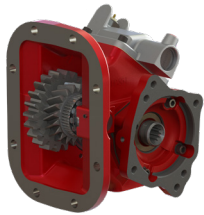

HEAVY MOTIONS

Product Line

GEAR PUMPS

C & G Series Direct Mount

C & G Series Remote Mount

H21, H35, H51, H55, H62, H7 Series

POWER TAKE-OFFS

HM589 Series

H380 Series

HTF Series - Mack/Volvo

SECTIONAL DIRECTIONAL VALVES

HV20, SDV40, & SDV70

Inlet, Outlet, Mid Section, Single Acting, Double Acting, Cylinder Spool, Motor Spool, 25/40/70 GPM

Accessories: Handles, port reliefs, seals

ORBITAL MOTORS

HM2K, HM4K, HM6K, HM10K, HMH, HMS

VANE PUMPS

Single Vane Pump
HT6C, HT6D, HT6E, HT7DSW, HT7BS, HT7ES

Double Vane Pump
HT6CC, HT6CCZ, HT6DC, HT6ED, HT7DCP, HT7EDS

Parts available: Cartridges, shafts, seal kits

ABER

ABER

LG "Little Giant" Dump Pump

Piston Pump

Bent Axis Pump

HYDRAULIC TANKS & HOSE KITS

Saddle Mount Aluminum Tank

Upright Aluminum Tank