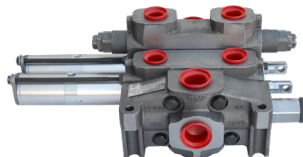

HEAVY MOTIONS

Product Line

GEAR PUMPS

C & G Series Direct Mount

C & G Series Remote Mount

H21, H35, H51, H55, H62, H7 Series

POWER TAKE-OFFS

HM589 Series

H380 Series

HTF Series - Mack/Volvo

SECTIONAL DIRECTIONAL VALVES

HV20, SDV40, & SDV70

Inlet, Outlet, Mid Section, Single Acting, Double Acting, Cylinder Spool, Motor Spool, 25/40/70 GPM

Accessories: Handles, port reliefs, seals

ORBITAL MOTORS

HM2K, HM4K, HM6K, HM10K, HMH, HMS

VANE PUMPS

Single Vane Pump
HT6C, HT6D, HT6E, HT7DSW, HT7BS, HT7ES

Double Vane Pump
HT6CC, HT6CCZ, HT6DC, HT6ED, HT7DCP, HT7EDS

Parts available: Cartridges, shafts, seal kits

ABER

ABER

LG "Little Giant" Dump Pump

Piston Pump

Bent Axis Pump

HYDRAULIC TANKS & HOSE KITS

Saddle Mount Aluminum Tank

Upright Aluminum Tank