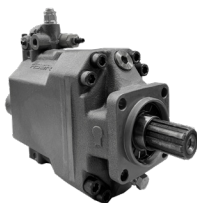

HEAVY MOTIONS

Product Line

GEAR PUMPS

C & G Series Direct Mount

C & G Series Remote Mount

H21, H35, H51, H55, H62, H7 Series

POWER TAKE-OFFS

HM589 Series

H380 Series

HTF Series - Mack/Volvo

SECTIONAL DIRECTIONAL VALVES

HV20, SDV40, & SDV70

Inlet, Outlet, Mid Section, Single Acting, Double Acting, Cylinder Spool, Motor Spool, 25/40/70 GPM

Accessories: Handles, port reliefs, seals

ORBITAL MOTORS

HM2K, HM4K, HM6K, HM10K, HMH, HMS

VANE PUMPS

Single Vane Pump
HT6C, HT6D, HT6E, HT7DSW, HT7BS, HT7ES

Double Vane Pump
HT6CC, HT6CCZ, HT6DC, HT6ED, HT7DCP, HT7EDS

Parts available: Cartridges, shafts, seal kits

ABER

ABER

LG "Little Giant" Dump Pump

Piston Pump

Bent Axis Pump

HYDRAULIC TANKS & HOSE KITS

Saddle Mount Aluminum Tank

Upright Aluminum Tank