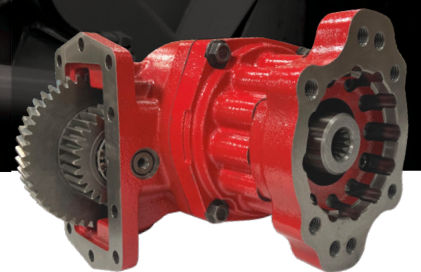

HEAVY MOTIONS

Product Line

GEAR PUMPS

C & G Series Direct Mount

C & G Series Remote Mount

H21, H35, H51, H55, H62, H7 Series

POWER TAKE-OFFS

HM589 Series

H380 Series

HTF Series - Mack/Volvo

SECTIONAL DIRECTIONAL VALVES

HV20, SDV40, & SDV70

Inlet, Outlet, Mid Section, Single Acting, Double Acting, Cylinder Spool, Motor Spool, 25/40/70 GPM

Accessories: Handles, port reliefs, seals

ORBITAL MOTORS

HM2K, HM4K, HM6K, HM10K, HMH, HMS

VANE PUMPS

Single Vane Pump
HT6C, HT6D, HT6E, HT7DSW, HT7BS, HT7ES

Double Vane Pump
HT6CC, HT6CCZ, HT6DC, HT6ED, HT7DCP, HT7EDS

Parts available: Cartridges, shafts, seal kits

ABER

ABER

LG "Little Giant" Dump Pump

Piston Pump

Bent Axis Pump

HYDRAULIC TANKS & HOSE KITS

Saddle Mount Aluminum Tank

Upright Aluminum Tank